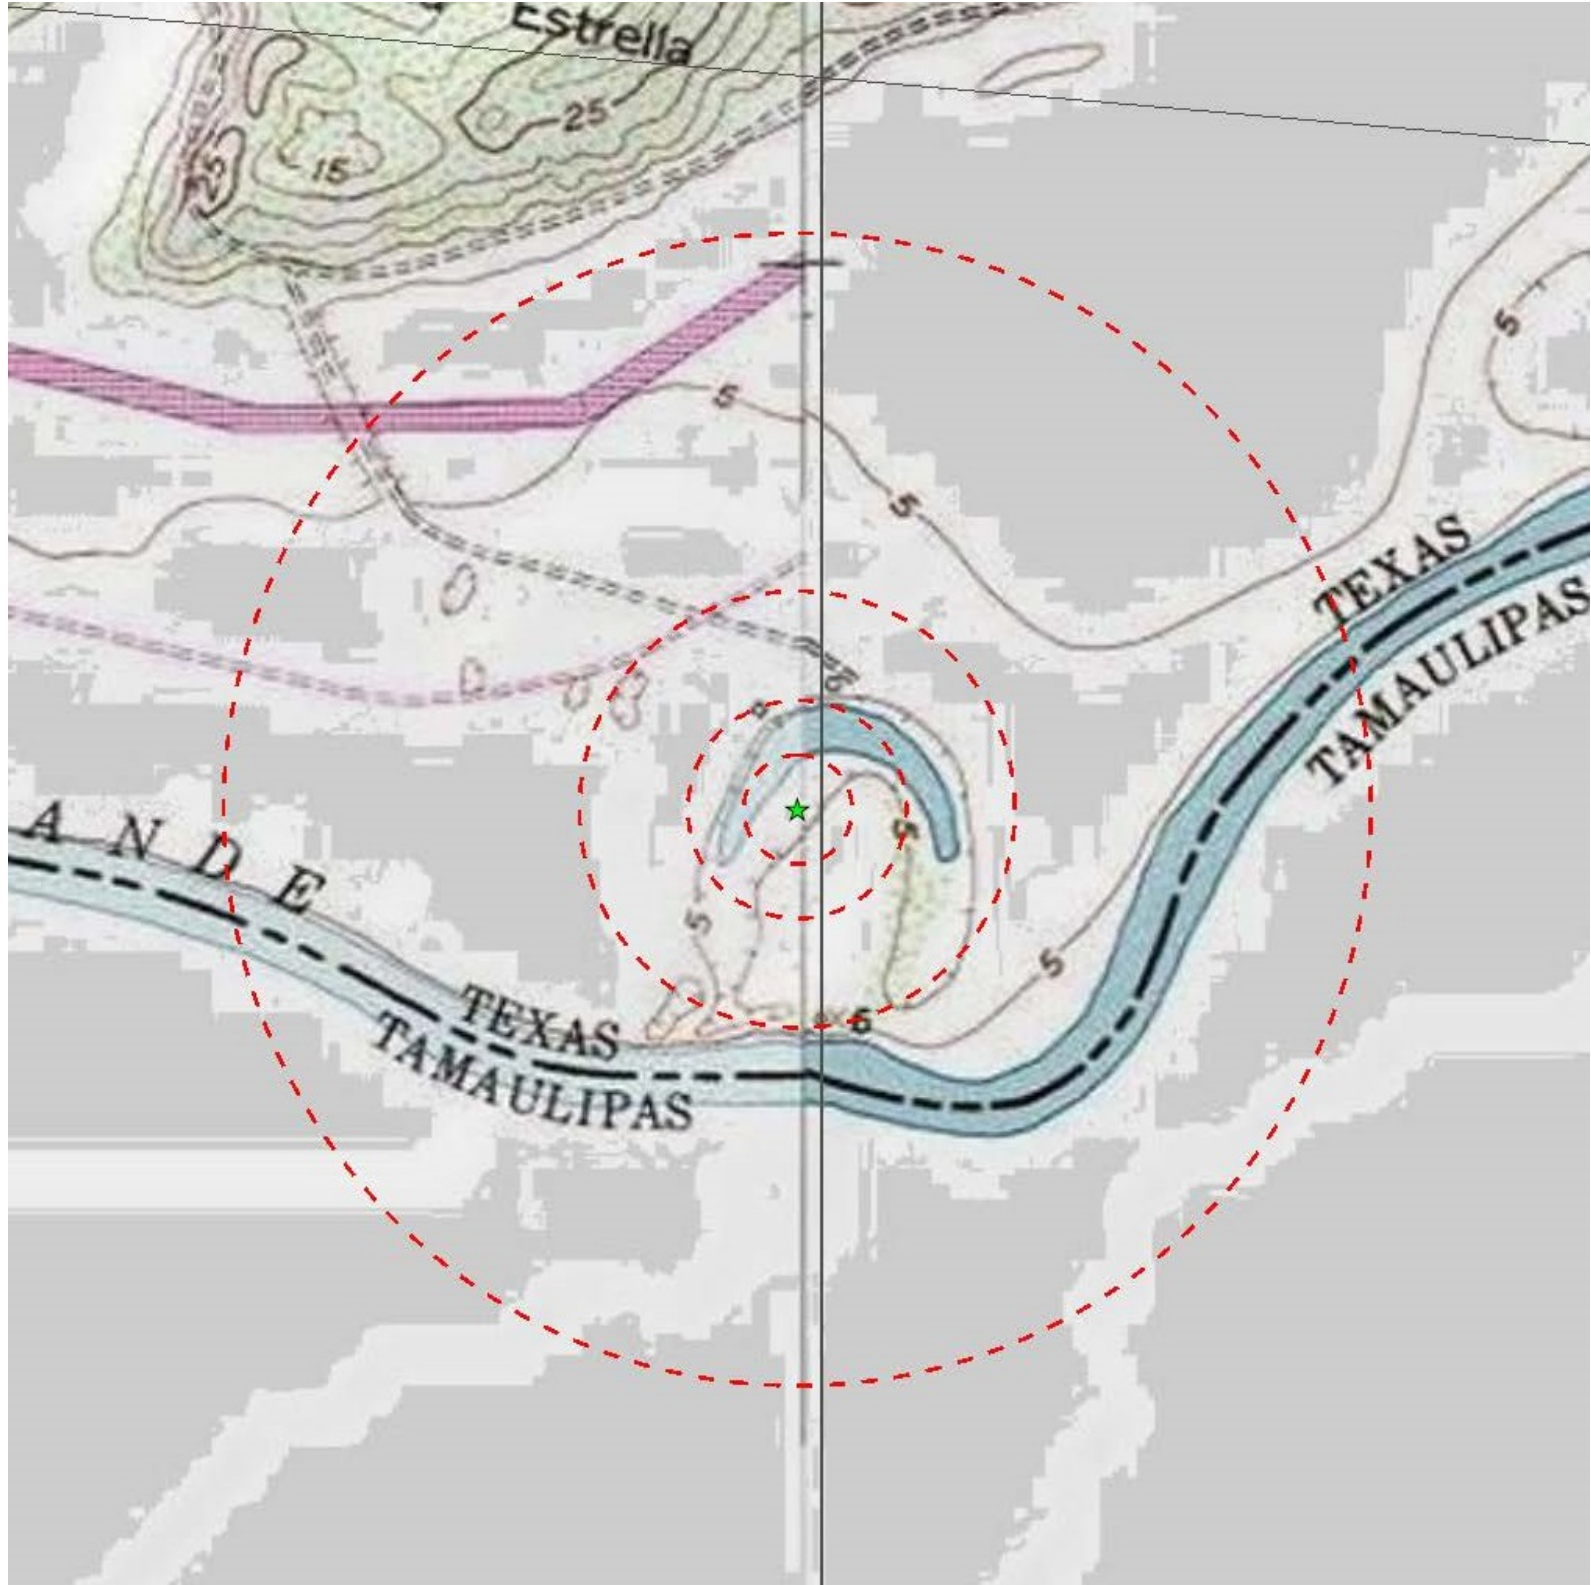

- ★ Project Location
- Radius at 250', 500', 1000', 1/2, 3/4 & 1 mile

**MASSEY'S GUN RANGE PROJECT
 1 MASSEY WAY
 CAMERON COUNTY
 BROWNSVILLE, TX 78521**

Figure 1: Project Location – Political Map

- ★ Project Location
- Radius at 250', 500', 1000', 1/2, 3/4 & 1 mile

Figure 2: Project Location – Topographic Map

**MASSEY'S GUN RANGE PROJECT
1 MASSEY WAY
CAMERON COUNTY
BROWNSVILLE, TX 78521**

- ★ Project Location
- Radius at 250', 500', 1000', 1/2, 3/4 & 1 mile

**MASSEY'S GUN RANGE PROJECT
1 MASSEY WAY
CAMERON COUNTY
BROWNSVILLE, TX 78521**

Figure 3: Project Location – Aerial Map